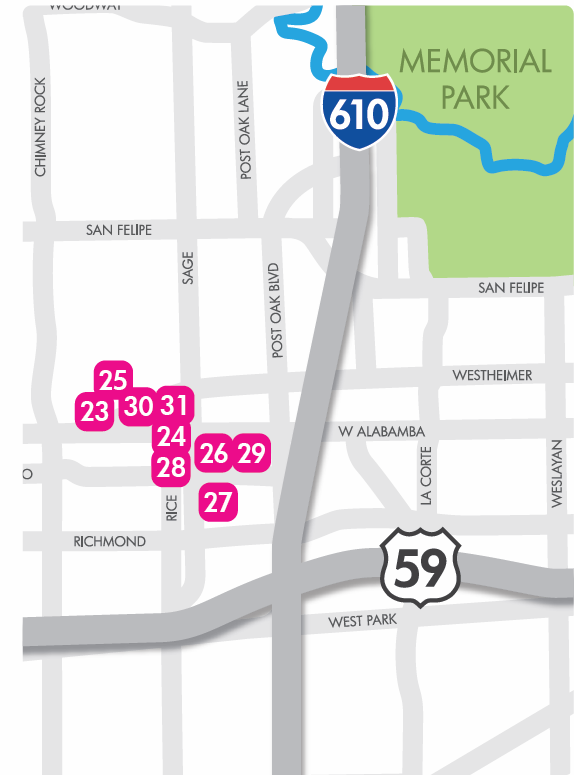

NSC Congress & Expo

HOUSTON 2018

George R. Brown Convention Center
Congress: October 20-26
Expo: October 22-24

DOWNTOWN HOUSTON HOTELS

1. Aloft Downtown
2. Club Quarters Hotel
3. Courtyard by Marriott
4. Doubletree Hotel Houston
5. Embassy Suites Hotel
6. Four Seasons Hotel
7. Hampton Inn
8. Hilton Americas Houston
9. Holiday Inn Downtown
10. Holiday Inn Express
11. Homewood Suites
12. Hotel ICON
13. Hyatt Regency Houston
14. JW Marriott Houston Downtown
15. LeMeridien
16. Magnolia Hotel
17. Marriott Marquis Houston
18. Residence Inn Downtown
19. Sam Houston Hotel
20. Springhill Suites Houston
21. The Whitehall Houston
22. The Westin Downtown

METRORAIL LINES

-  Green Line/East End
-  Purple Line/Southeast
-  Red Line/Main Street

 Yellow Cab - Six in the City
\$6 Anywhere in Downtown

Green Route
MON-FRI 6:30am - 6:30pm
Every 7-10 minutes

Orange Route
THUR-FRI 6:30 - Midnight
SAT 9am - Midnight
SUN 9am - 6pm
Every 7-10 minutes

GALLERIA HOTELS

23. Aloft Galleria
24. Courtyard Galleria
25. Doubletree Galleria
26. Embassy Suites Galleria
27. Hilton Garden Inn Galleria
28. Homewood Suites Galleria
29. Hotel Indigo Galleria
30. Hyatt Place Galleria
31. Hyatt Regency Galleria

VISIT **HOUSTON**